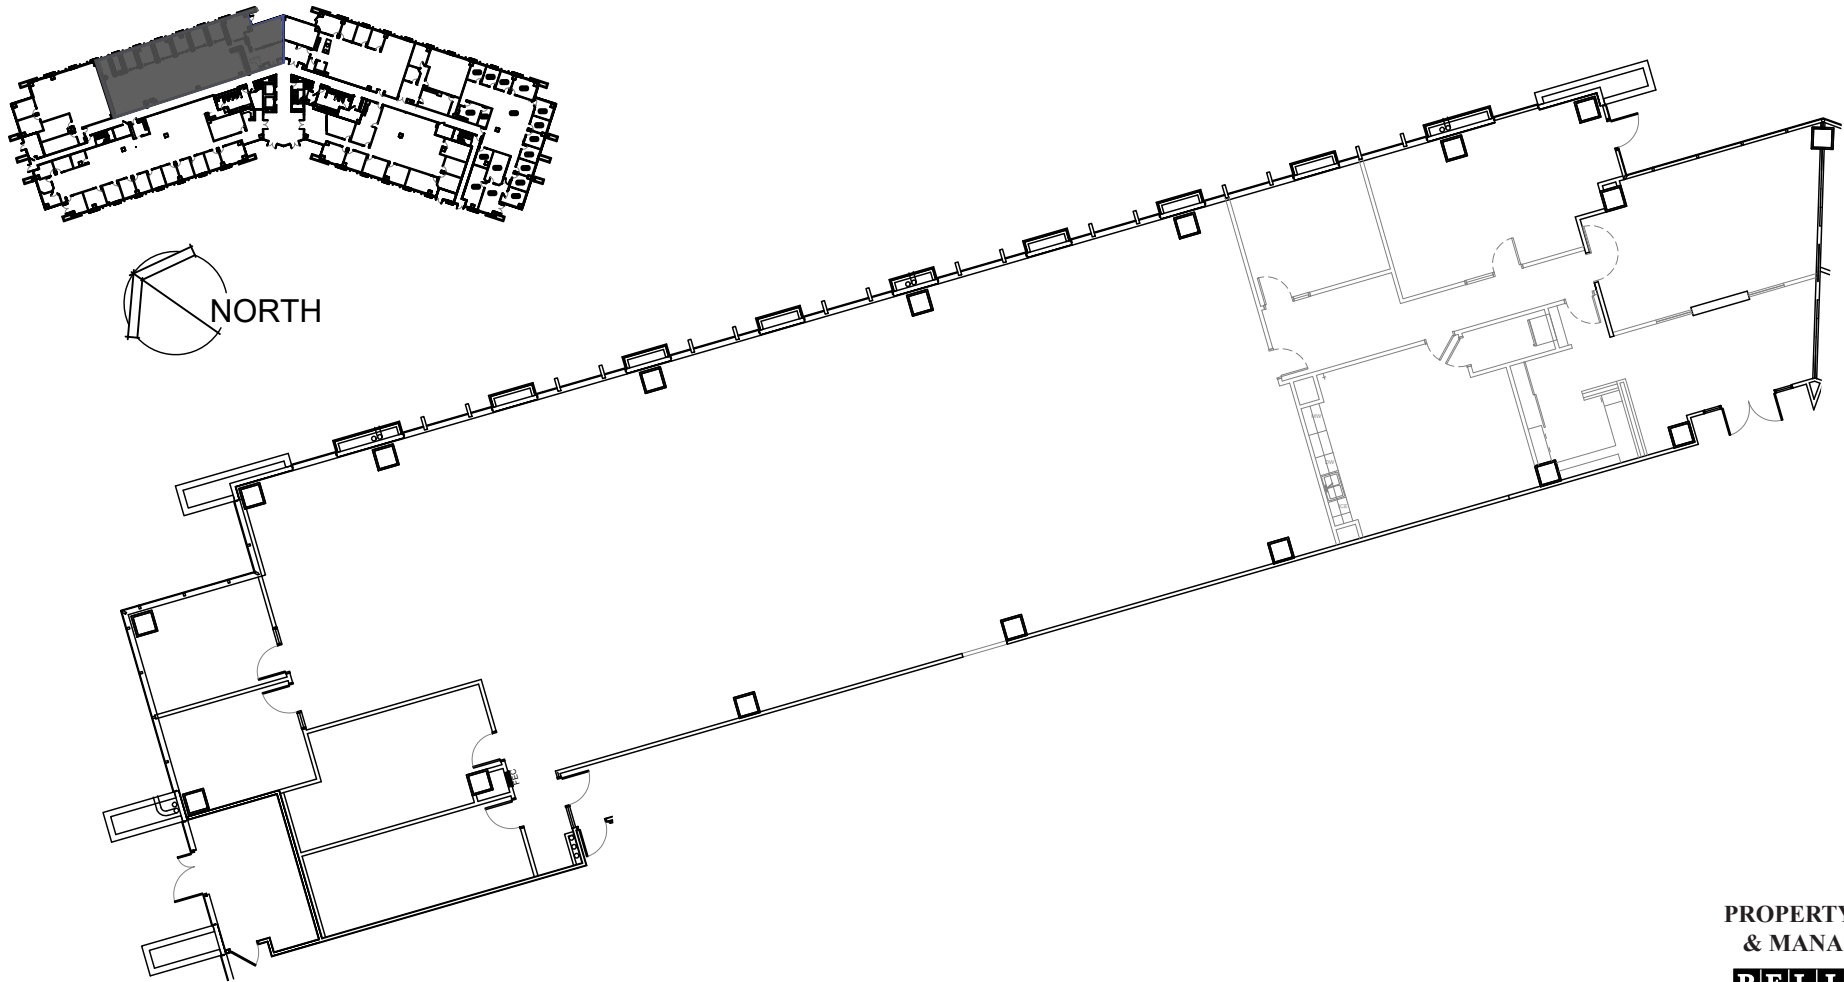

PINNACLE101

17851 N 85th Street • Scottsdale, AZ 85255

SUITE 105 | 8,527± SF

FIRST FLOOR AS-BUILT FLOOR PLAN

PROPERTY OWNED
& MANAGED BY

NOT TO SCALE

All information furnished regarding property for sale, rental or financing is from sources deemed reliable, but no warranty or representation is made to the accuracy thereof and same is submitted to errors, omissions, change of price, rental or other conditions, prior to sale, lease or financing or withdrawal without notice. No liability of any kind is to be imposed on the broker herein. This information has been secured from sources deemed reliable, however, we make no warranties as to its accuracy.